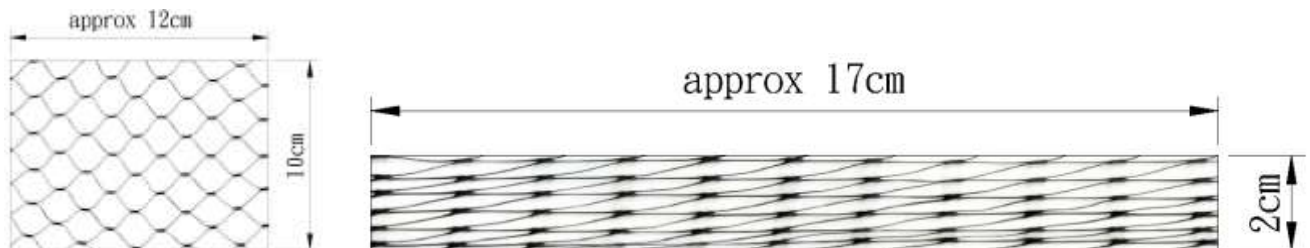

Extruded Anti bird netting

Standard specifications

Code : ABM-0540B*10m

ABM--Anti bird netting

05--Aperture 5mm*5mm

40--Width 4m

B--Black color

10m--Expanded to 4m *10m=40sqm

Code : ABM-1550G*100m

ABM--Anti bird netting

15--Aperture 15mm*15mm

50--Width 4m

G--Green color

100m--Expanded to 5m*100m=500sqm

Standard Apertures size : Standard Width: Standard color :

20mm*20mm

2m

Black

15mm*15mm

4M

Green

5mm*5mm

5M

Clear