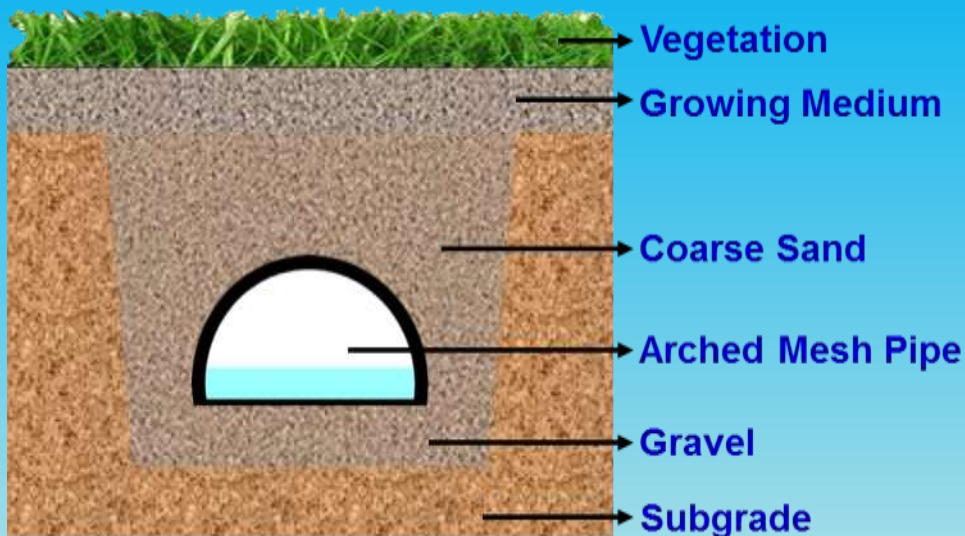

## Sport field underground drainage

# AMPS-Sport field irrigation & drainage Install Steps

**Sport field underground drainage**  
**AMP-Arched Mesh Pipe penetration buried**  
**Schematic diagram**