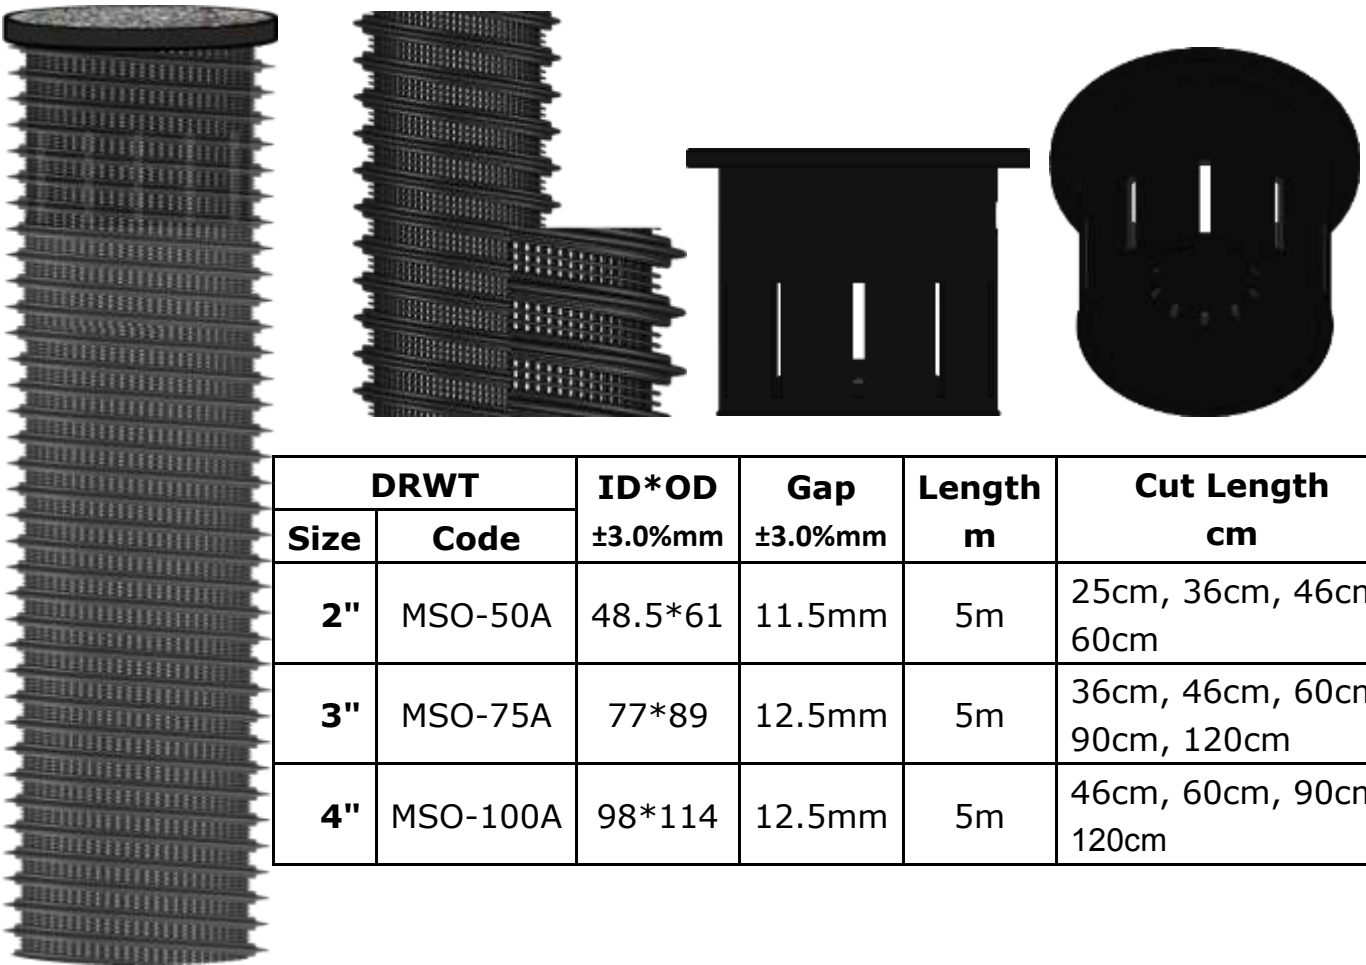

DRWT

Anti-Clog Deep Root Watering Mesh Tube (MSO) - Specifications

DRWT		ID*OD ±3.0%mm	Gap ±3.0%mm	Length m	Cut Length cm
Size	Code				
2"	MSO-50A	48.5*61	11.5mm	5m	25cm, 36cm, 46cm, 60cm
3"	MSO-75A	77*89	12.5mm	5m	36cm, 46cm, 60cm, 90cm, 120cm
4"	MSO-100A	98*114	12.5mm	5m	46cm, 60cm, 90cm, 120cm