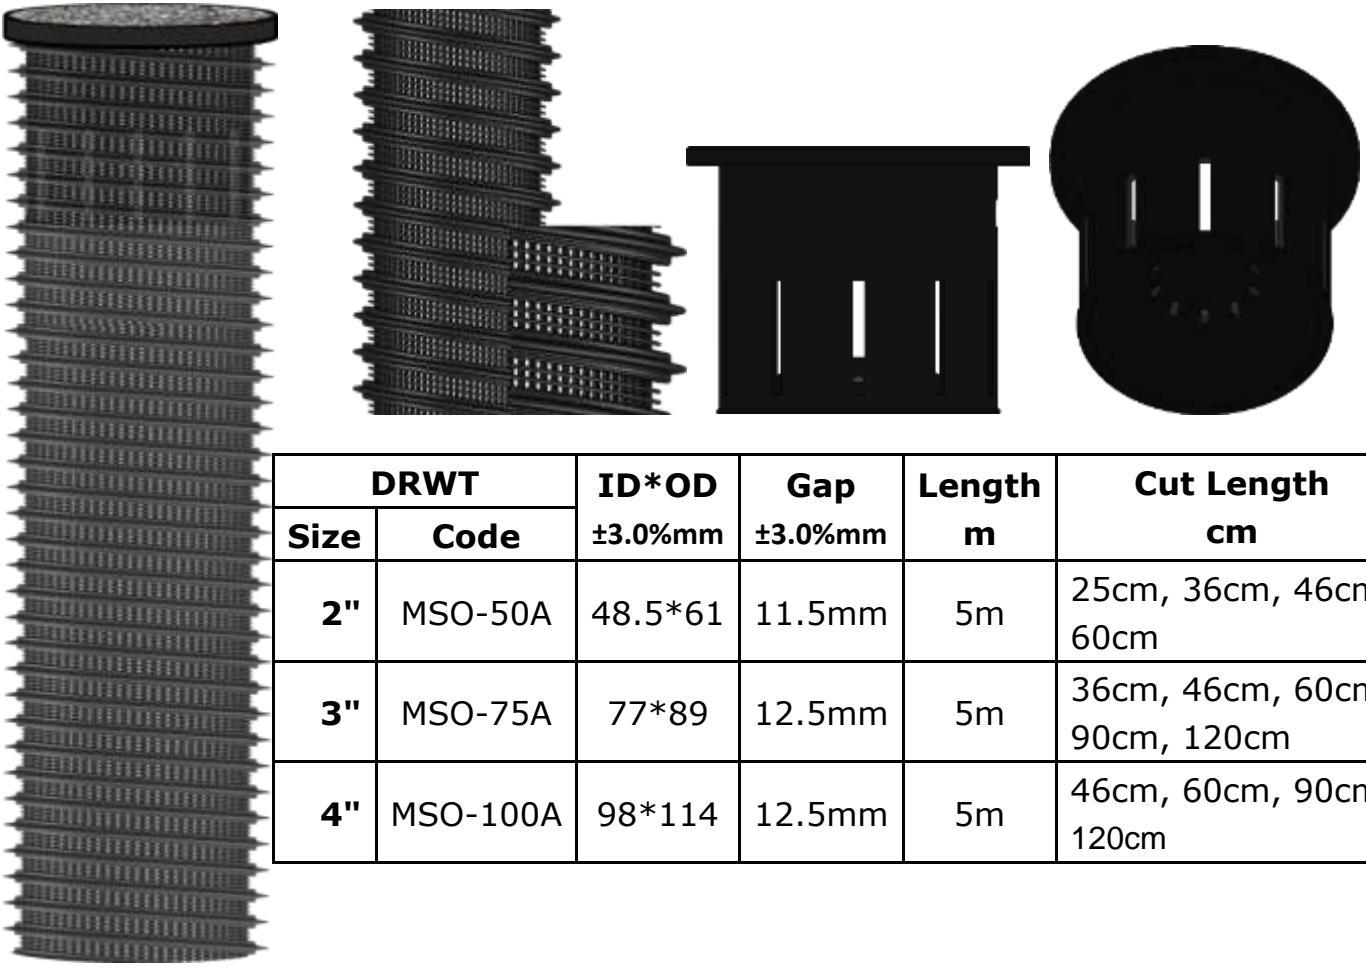

### Anti-Clog Deep Root Watering Mesh Tube (MSO) - Specifications

DRWT		ID*OD ±3.0%mm	Gap ±3.0%mm	Length m	Cut Length cm
Size	Code				
2"	MSO-50A	48.5*61	11.5mm	5m	25cm, 36cm, 46cm, 60cm
3"	MSO-75A	77*89	12.5mm	5m	36cm, 46cm, 60cm, 90cm, 120cm
4"	MSO-100A	98*114	12.5mm	5m	46cm, 60cm, 90cm, 120cm